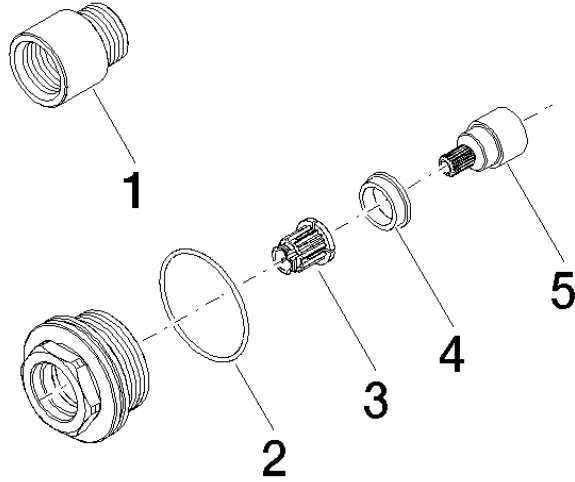

Extension 20 mm -

12 870 970 90

- up to 20 mm: 1 x 12 870 970 90
- 21 mm - 40 mm: 2 x 12 870 970 90

for 35 860 970 90

Can only be combined with exposed trim parts 36
86X 664-FF.

Extension 20 mm -

12 870 970 90

mm [inches]

Extension 20 mm -

12 870 970 90

Spare parts list

No.	Item Number	Name	Quantity used	Delivery time
1	09 24 03 072 10 90	nipple	1	2
2	09 14 10 190 90	seal	1	2
3	90 12 12 002 00 90	fixing cap	1	2
4	09 18 40 227 90	sleeve	1	2
5	09 29 06 122 90	spindle	1	2